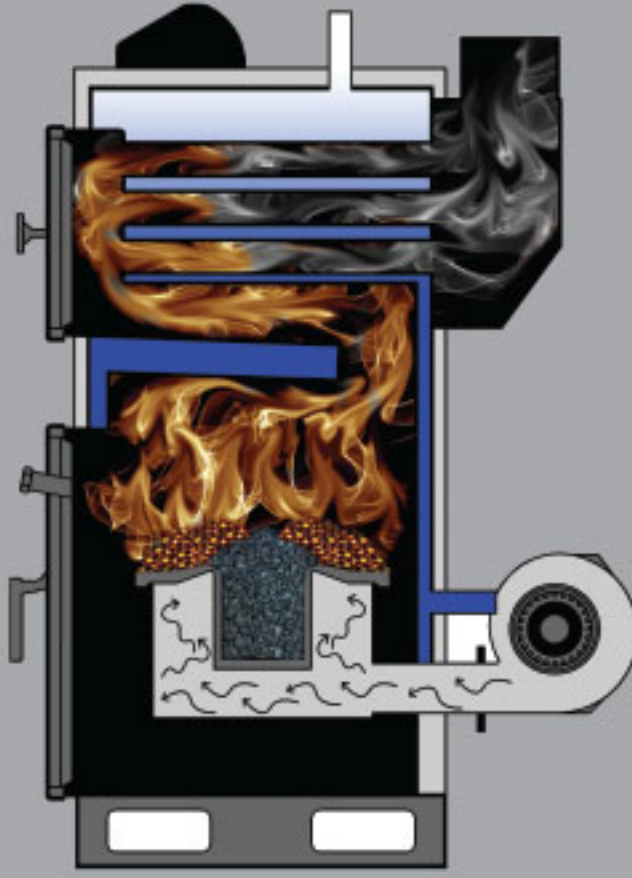

➤ Solid Fuel Boiler

- Digital Control Board
- Automatic loading
- Three Pass
- High Efficiency

“Feel the heat...”

ÜKY/Y series Solid Fuel Boiler

ÜNMAK ÜKY/Y series automatic solid fuel boilers are designed to burn coal, prina, pellet and nutshells with diameters up to 25mm. The boilers have different capacities with high efficiency. The boilers are user friendly and provide comfortable heating.

- 1- Reducer
- 2- Spiral
- 3- Pot
- 4- Ash box
- 5- Bunker
- 6- Control board
- 7- Boiler outlet
- 8- Boiler inlet
- 9- Fan
- 10- Chimney
- 11- Ash discharge cover
- 12- Water filling - discharge
- 13- Safety outlet
- 14- Safety inlet
- 15- Observing glass
- 16- Flue pipes cleaning cover

TECHNICAL SPECIFICATIONS

MODEL- SERIES	ÜKY/Y	25	34	45	60	80	100		
Fuel Type		Coal- Prina- Pellet- Shell Nuts							
Heat Output	kW	29	40	52	70	93	116		
	kcal/h	25.000	34.000	45.000	60.000	80.000	100.000		
Pot Diameter	mm	330		400		470			
Fuel Capacity	Coal	kg	120	150		190			
	Prina	kg	105	125		160			
Water Volume	lt	75	85	107	138	206	249		
Boiler Weight	kg	300	325	390	425	510	590		
Required Draft	mbar	0,25- 0,28	0,28- 0,31	0,31- 0,33	0,33- 0,35	0,35- 0,40			
Min-Max Operating Temperature	°C	45-85							
Return Water Temperature	°C	35							
Maksimum Operating Pressure	bar	3							
Test Pressure	bar	5							
Dimensions	Boiler Total Width (a)	mm	1100	1180		1250	1380		
	Length (b)	mm	930	840	990	1100	1460		
	Body Length (c)	mm	535	625				740	
	Chimney Collection Height (d)	mm	1230	1320	1360		1150	1220	
	Spiral Disassemble Distance (e)	mm	820	850				920	1000
	Total Boiler Height (h)	mm	1270	1350	1420		1480		
Exhaust (Flue)	mm	130		160	180	220			
Min-Max Flue Temperature	°C	170-210							
Boiler Inlet-Outlet	R"	1"	1 ¼"		1 ½"	2"			
Expansion Tank Outlet-Inlet	R"	1"				1 ½"			
Filling-Discharge	R"	1/2"							
Electrical Connection	V/Hz	230 V- 50 Hz							