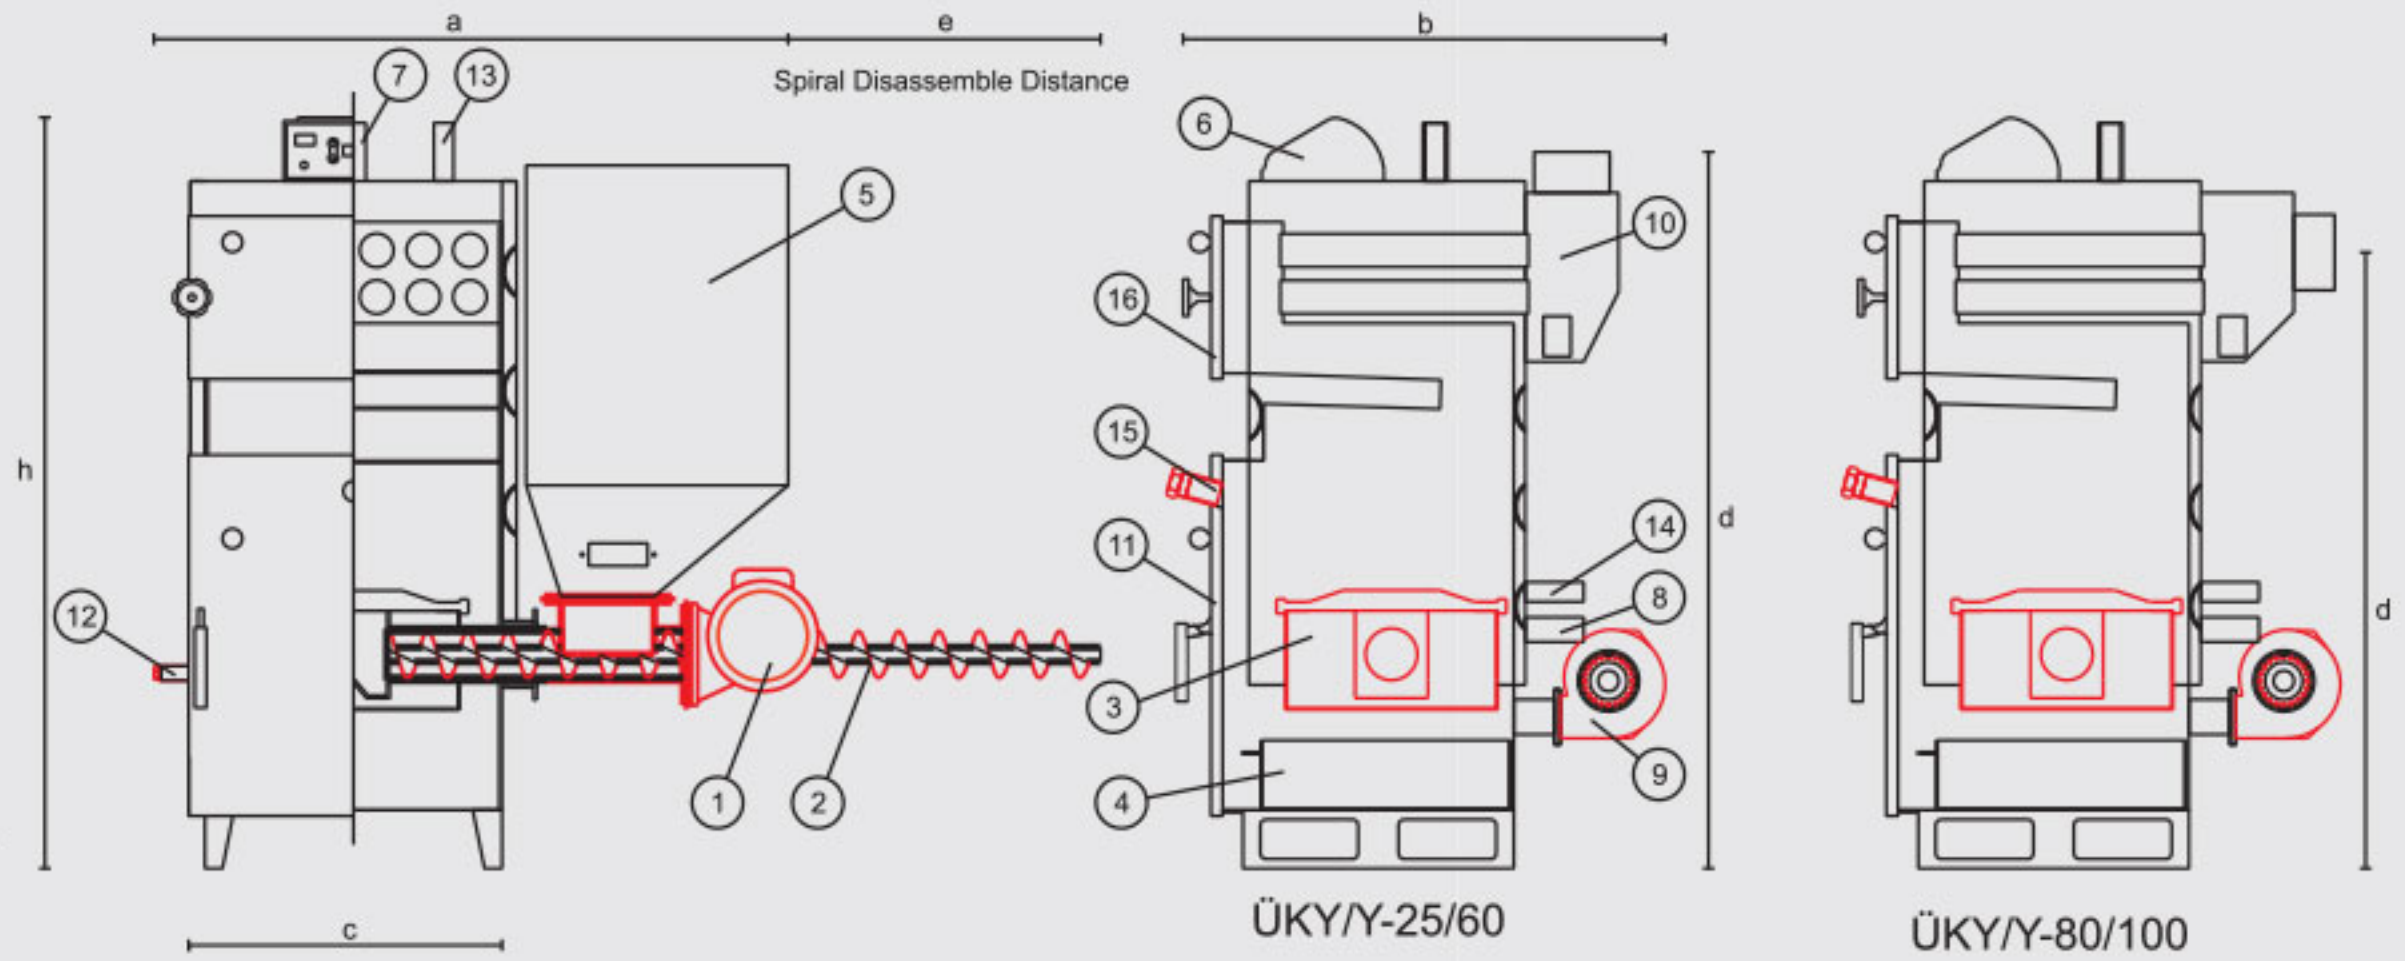

➤ Solid Fuel Boiler

- Digital Control Board
- Automatic loading
- Three Pass
- High Efficiency

“Feel the heat...”

ÜKY/Y series Solid Fuel Boiler

ÜNMAK ÜKY/Y series automatic solid fuel boilers are designed to burn coal, prina, pellet and nutshells with diameters up to 25mm. The boilers have different capacities with high efficiency. The boilers are user friendly and provide comfortable heating.

- 1- Reducer
- 2- Spiral
- 3- Pot
- 4- Ash box
- 5- Bunker
- 6- Control board
- 7- Boiler outlet
- 8- Boiler inlet
- 9- Fan
- 10- Chimney
- 11- Ash discharge cover
- 12- Water filling - discharge
- 13- Safety outlet
- 14- Safety inlet
- 15- Observing glass
- 16- Flue pipes cleaning cover

TECHNICAL SPECIFICATIONS

MODEL- SERIES	ÜKY/Y	25	34	45	60	80	100		
Fuel Type		Coal- Prina- Pellet- Shell Nuts							
Heat Output	kW	29	40	52	70	93	116		
	kcal/h	25.000	34.000	45.000	60.000	80.000	100.000		
Pot Diameter	mm	330		400		470			
Fuel Capacity	Coal	kg	120	150		190			
	Prina	kg	105	125		160			
Water Volume	lt	75	85	107	138	206	249		
Boiler Weight	kg	300	325	390	425	510	590		
Required Draft	mbar	0,25- 0,28	0,28- 0,31	0,31- 0,33	0,33- 0,35	0,35- 0,40			
Min-Max Operating Temperature	°C	45-85							
Return Water Temperature	°C	35							
Maksimum Operating Pressure	bar	3							
Test Pressure	bar	5							
Dimensions	Boiler Total Width (a)	mm	1100	1180		1250	1380		
	Length (b)	mm	930	840	990	1100	1460		
	Body Length (c)	mm	535	625				740	
	Chimney Collection Height (d)	mm	1230	1320	1360		1150	1220	
	Spiral Disassemble Distance (e)	mm	820	850				920	1000
	Total Boiler Height (h)	mm	1270	1350	1420		1480		
Exhaust (Flue)	mm	130		160	180	220			
Min-Max Flue Temperature	°C	170-210							
Boiler Inlet-Outlet	R"	1"	1 ¼"		1 ½"	2"			
Expansion Tank Outlet-Inlet	R"	1"				1 ½"			
Filling-Discharge	R"	1/2"							
Electrical Connection	V/Hz	230 V- 50 Hz							