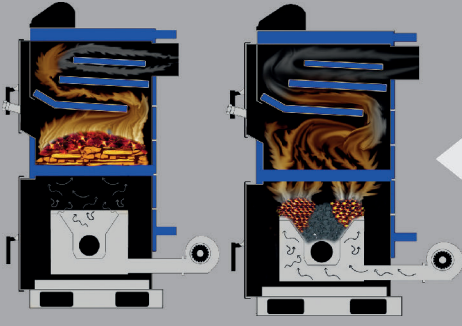

ÜKY-DUO series Pellet and Wood Boiler

ÜNMAK ÜKY/DUO series boilers are designed to burn pellet and wood. This feature allows alternative fuels to be used. It provides comfortable heating with high efficiency.

- A- Control Board
- B- Upper Cover
- C- Lower Cover
- D- Fan
- E- Bunker
- F- Reducer
- G- Spiral
- J- Hot Water Inlet
- K- Hot Water Outlet
- L- Fill-Discharge
- M- Safety Inlet
- N- Safety Outlet
- O- Chimney