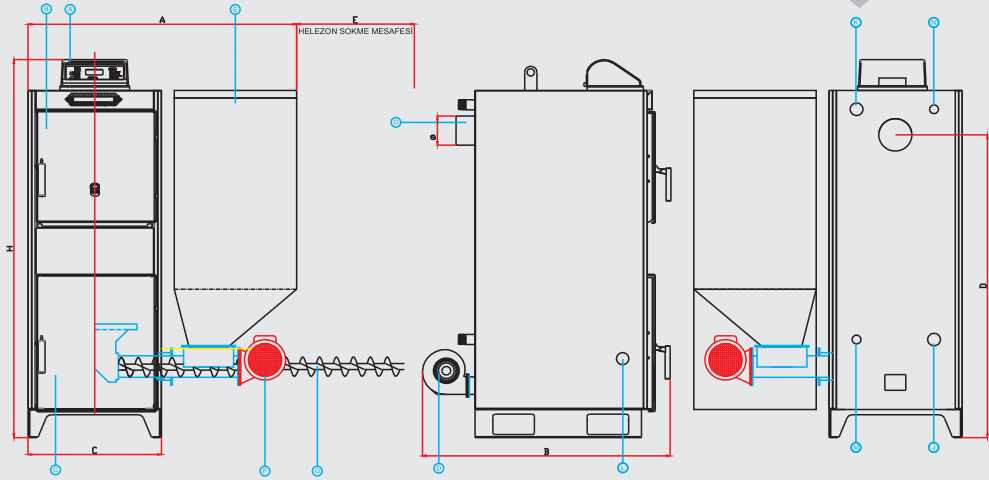

- A- Control Board
- B- Upper Cover
- C- Lower Cover
- D- Fan
- E- Bunker
- F- Reducer
- G- Spiral
- J- Hot Water Inlet
- K- Hot Water Outlet
- L- Fill-Discharge
- M- Safety Inlet
- N- Safety Outlet
- O- Chimney

TECHNICAL SPECIFICATIONS

MODEL - SERIES	ÜKY/DUO	25	40	60	80	100	
Fuel Type		Pellet - Wood - Coal - Prina - Nutshells					
Heating Output	kW	25	40	60	80	100	
	kcal/h	21.500	34.400	51.600	68.800	86.000	
Pot Dimensions	mm	330	400		400		
Fuel Volume	Pellet	kg	125	150			
Water Volume	lt	80	115	150	210	255	
Boiler Weight	kg	320	410	435	520	595	
Required Draft	mbar	0,025-0,28	0,31-0,33	0,33-0,35	0,35-0,40		
Min-Max Operating Temperature	°C°C	45-85					
Return Water Temperature (Recommended)	°C°C	35					
Maximum Operating Pressure	bar	3					
Test Pressure	bar	5					
Dimensions	Boiler Width (A)	mm	1090		1185		1272
	Lenght (B)	mm	975	1075		1275	1375
	Body Width (C)	mm	550		645		732
	Chimney Connection Height (D)	mm	1165	1265			
	Spiral Dissembling Distance (E)	mm	1410		1750		1860
	Boiler Total Height (H)	mm	1475	1575			
Exhausted Gas Connection Diameter (Chimney)	mm	130	160	180	220		
Min-Max Chimney Temperature	°C	170-210					
Boiler Inlet-Outlet	R"	1"	1¼"	1½"	2"		
Expansion Tank Inlet-Outlet	R"	1"			1½"		
Filling-Discharge	R"	1/2"					
Electrical Connection	V/Hz	230 V - 50 Hz					