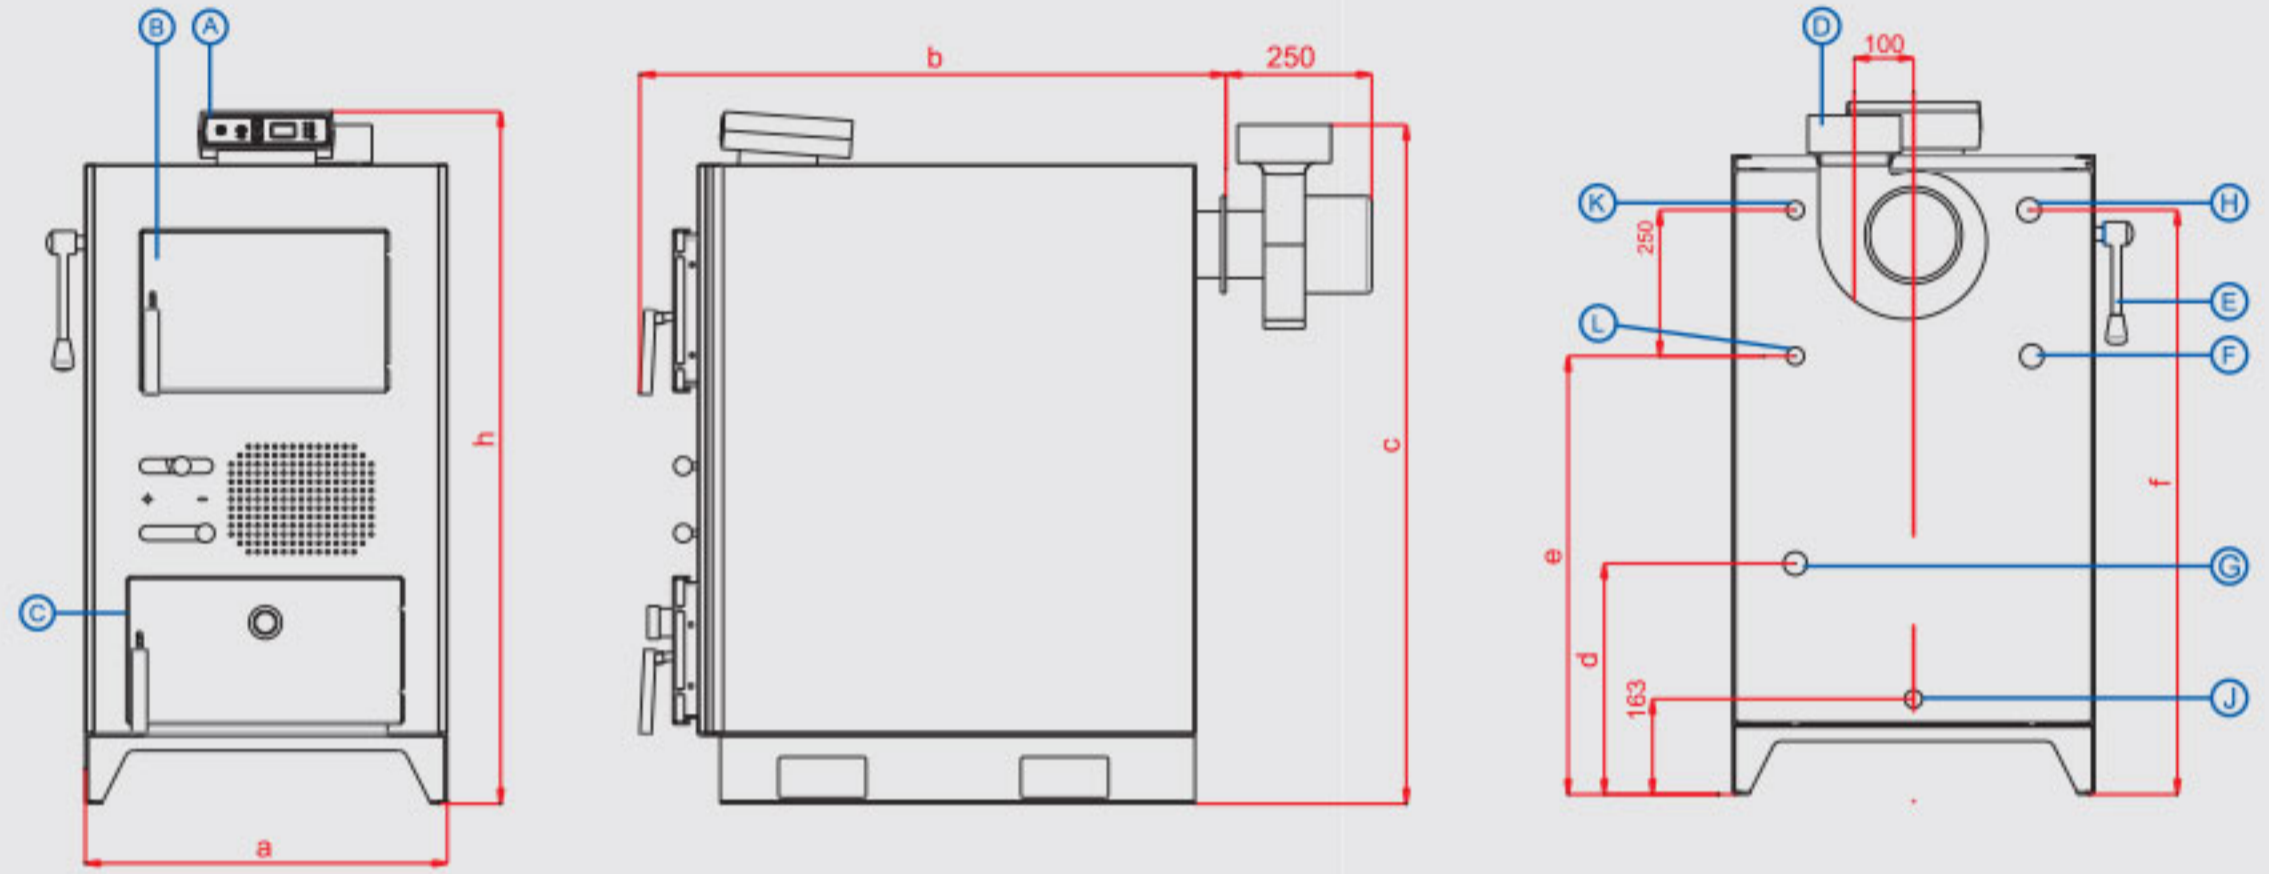

- A- Control Panel
- B- Fuel Entry
- C- Ash Cleaning Door
- D- Fan
- E- Cleaning Rod
- F- Safety Valve Output
- G- Boiler Input
- H- Boiler Output
- J - Filling , Discharge
- K- Cooling Exchanger Input
- L- Cooling Exchanger Output

TECHNICAL SPECIFICATIONS

Model	ÜKY/GSF	25	40	60	80
Heating Output	kW	25	40	60	80
Efficiency		> 90%			
Recommended Fuel Type		Hardwood- Biomass (18% < Moisture < 25%)			
Recommended Fuel Dimensions	mm	Ø 80x550		Ø 80x600	
Burning Chamber Height	mm	465	770	950	
Burning Chamber Width	mm	340		440	540
Burning Chamber Length	mm	575		625	
Burning Chamber Volume	dm ³	91	151	261	321
Fuel Entry Dimensions	mm	340x245	340x340	540x440	540x540
Water volume	lt	97	110	255	290
Boiler Weight	kg	410	475	650	740
Required Draft	mbar	0,15- 0,18		0,20- 0,25	
Emission Rates (CO)	mg/m ³	< 250			
Min/Max Operating Temperature	°C	60- 85			
Water Return Temperature (Recommended)	°C	55			
Max Operating Pressure	bar	3			
Test Pressure	bar	5			
Dimensions	Length (a)	mm	620	720	850
	Depth (b)	mm	1010		
	Flue Connection Height (c)	mm	1150	1450	1850
	Water Return Connection Height (d)		395		795
	Cooling Exchanger Input Connection Height (e)	mm	750	1050	1450
	Output Connection Height (f)	mm	1000	1300	1700
	Total Boiler Height (h)	mm	1185	1485	1885
Flue Outlet Diameter	mm	160		200	
Min-Max Flue Temperature	°C	190- 210			
Boiler Output- Input	R"	1"	1 ¼"		1 ½"
Safety Valve Output	R"	1"			
Filling- Discharge	R"	1/2"			
Cooling Exchanger Input-Output	R"	1/2"			
Electrical connection	V/Hz	230 V- 50Hz			