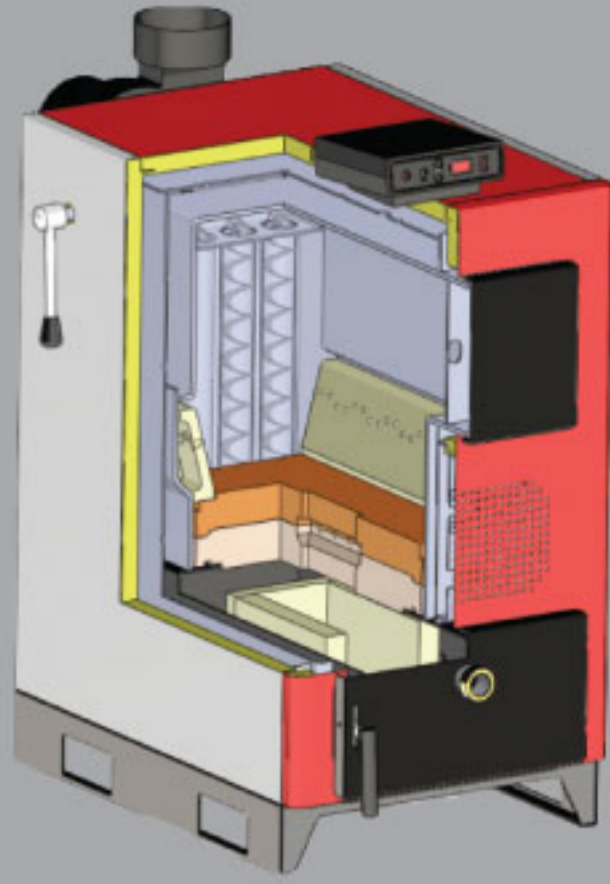

ÜKY/GSF series Wood Gasification Boiler

- **MAXIMUM EFFICIENCY:** Maximum benefit thanks to the high efficiency of the boiler.
- **USER FRIENDLY:** Ergonomical structure provides easy use and cleaning.
- **COMPACT DESIGN:** Compact design provides easy use in narrow places.
- **LONG LIFE:** Runs smoothly many years because of the robust construction.
- **ENVIRONMENTALLY FRIENDLY:** Low emission values.

- A- Control Panel
- B- Fuel Entry
- C- Ash Cleaning Door
- D- Fan
- E- Cleaning Rod
- F- Safety Valve Output
- G- Boiler Input
- H- Boiler Output
- J - Filling , Discharge
- K- Cooling Exchanger Input
- L- Cooling Exchanger Output